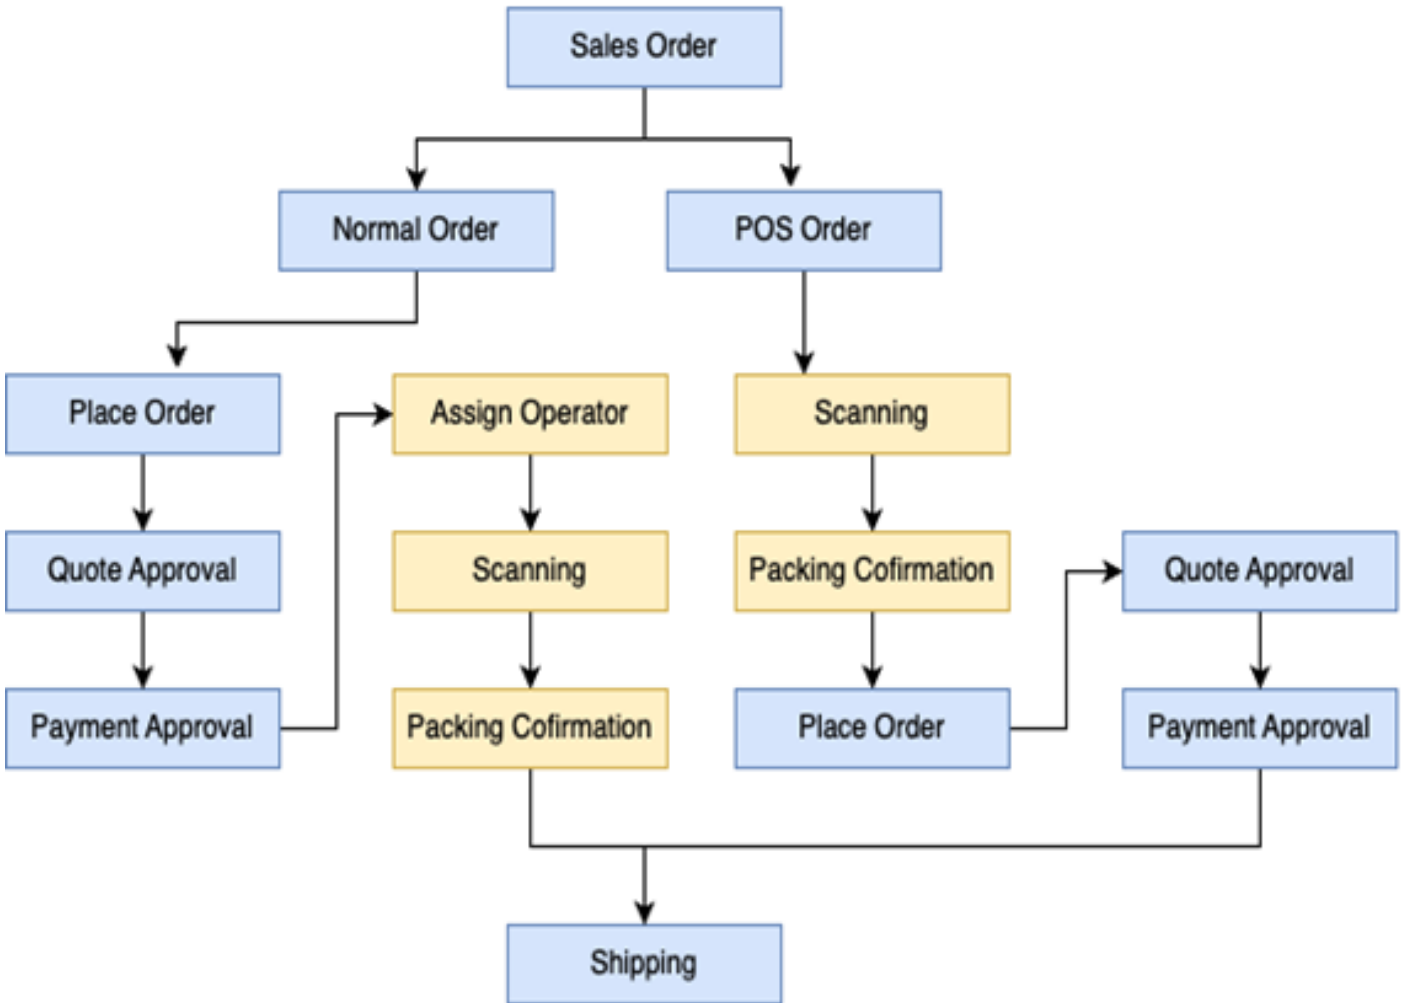

Sales order flow

Revision #1

Created 2025-08-18 12:46:37 UTC by Admin

Updated 2025-08-18 12:55:10 UTC by Admin